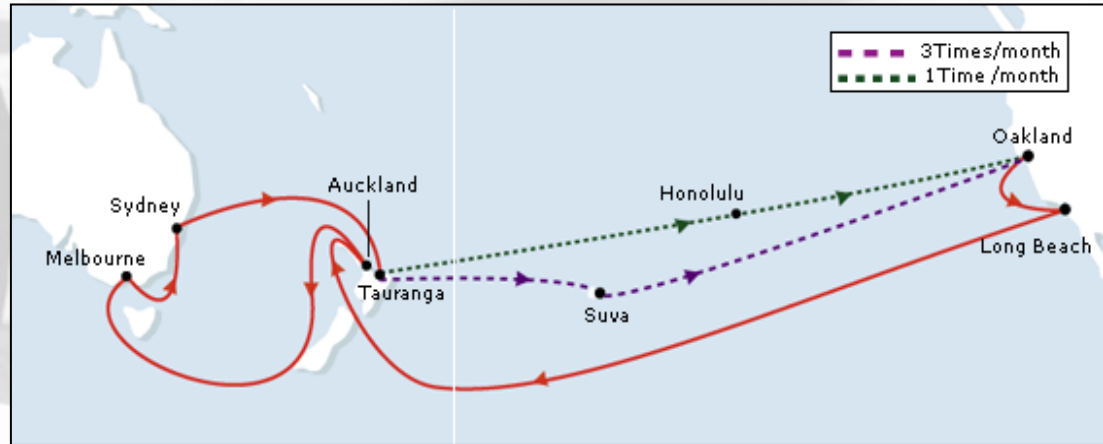

# PSW 1 Service

**Import Rotation:** Melbourne, Sydney, Tauranga, Suva – Honolulu, Oakland, Long Beach

**Export Rotation:** Oakland, Long Beach – Auckland, Melbourne, Sydney

**Key Service Features:**

- o Highly personalized customer service
- o EDI capability
- o Accurate & timely release of bill of ladings within 24 hours of vessel departure
- o Immediate access to your cargo upon arrival at terminal
- o Extensive intermodal network throughout North America

Import From/To	Honolulu Arrival: Fri	Oakland Arrival: Wed	Long Beach Arrival: Fri
Melbourne(Sun)	19	24	26
Sydney (Wed)	16	21	23
Tauranga (Mon)	11	16	18
Suva (Fri)	--	12	14

Export From/To	Auckland Arrival: Mon	Melbourne Arrival: Sat	Sydney Arrival: Tues
Oakland (Thursday)	18	23	26
Long Beach (Sunday)	15	20	23