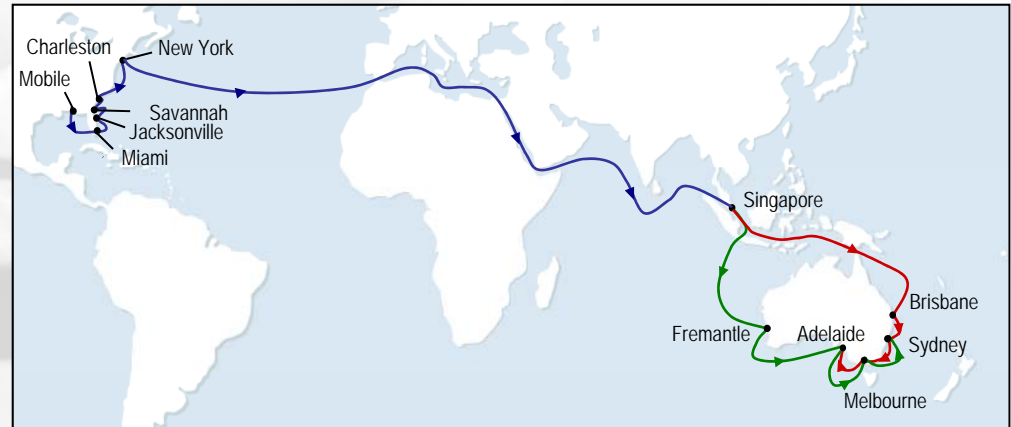

Transshipment to Australia/New Zealand

PEX 3 via Singapore

Export From / To	Fremantle	Brisbane	Sydney	Melbourne	Adelaide
New York	48	49	52	55	57
Charleston	50	51	54	57	59
Savannah	51	52	55	58	60
Jacksonville	52	53	56	59	61
Miami	54	55	58	61	63
Mobile	56	57	60	63	65

Columbus EC via Shanghai

Export From / To	Melbourne	Sydney	Brisbane
Savannah	52	55	58
Norfolk	54	57	60
New York	56	59	62

USL (North America)

3601 S. Harbor Blvd, Ste 200
Santa Ana, CA 92704
Tel: 877-266-5875
Fax: 714-751-3362