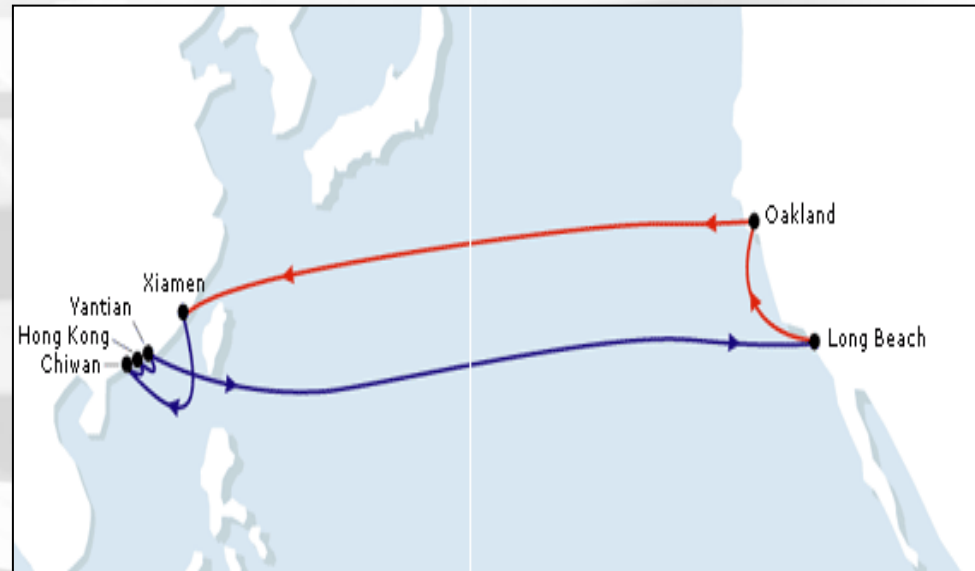

Pearl River Express (USW 1)

Import Rotation: Xiamen, Chiwan, Hong Kong, Yantian – Long Beach, Oakland

Export Rotation: Long Beach, Oakland – Xiamen, Chiwan, Hong Kong, Yantian

Key Service Features:

- o South China direct to Long Beach & Oakland
- o Yantian to Long Beach – 13 days
- o Highly personalized customer service
- o Extensive intermodal network
- o Fast, reliable transit times
- o 24 hour documentation

Import From/To	Long Beach	Oakland
Xiamen	16	20
Chiwan	15	19
Hong Kong	14	18
Yantian	13	17

Export From/To	Xiamen	Chiwan	Hong Kong	Yantian
Long Beach	25	26	27	28
Oakland	21	22	23	24

Port	Terminal
Xiamen	Xiamen Hairun Terminal
Chiwan	Chiwan Cntr Terminal
Hong Kong	Hong Kong Int'l Terminal
Yantian	Yantian Int'l Cntr Terminal
Long Beach	PCT – Pier J SSA – Pier A
Oakland	SSA Berth 58